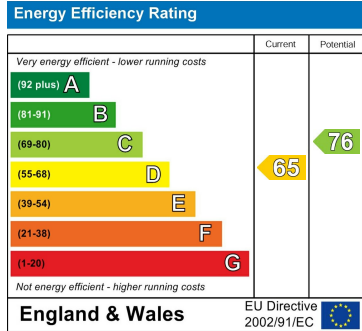

ALL BILLS INCLUDED APART FROM COUNCIL TAX

Area Map

Floor Plans

Energy Efficiency Graph

These particulars, whilst believed to be accurate are set out as a general outline only for guidance and do not constitute any part of an offer or contract. Intending purchasers should not rely on them as statements of representation of fact, but must satisfy themselves by inspection or otherwise as to their accuracy. No person in this firm's employment has the authority to make or give any representation or warranty in respect of the property.